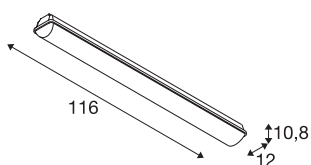

## IMPERVA 120 CW

LED Outdoor wall and ceiling light, IP66, grey, 3000K

The functional wall and ceiling light has a diffuser which creates a pleasant light distribution. The luminaire was designed with powerful LEDs and is available in several lengths. The IP luminaire can be fitted with a warm white or cool white LEDs as required. Thanks to the built-in ballast, the luminaire is ready for direct connection to the 230V mains voltage supply.

## TECHNICAL DATA

Item no.:	1001314
Primary nominal voltage	220-240V ~50/60Hz mA/V
Secondary power / secondary voltage	700mA
Length	116 cm
Width	12 cm
Height	10.8 cm
Net weight	2.288 kg
Gross weight	2.536 kg
IP Code	IP 66
Safety class	I
Impact resistance class	IK08
Assembly	Surface
Assembly details	Ceiling, Wall
Number of through-wires	45
Wattage	40 W
Lumen	4600 lm
Colour temperature	3000 Kelvin
Beam angle	120 °
Color	grey
CRI	80
LXXBXX data	L70B50
Minimum ambient temperature	-20 °C