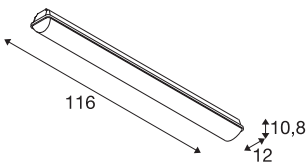

## TECHNICAL DATA

|                                     |                        |
|-------------------------------------|------------------------|
| Item no.:                           | 1001315                |
| Primary nominal voltage             | 220-240V ~50/60Hz mA/V |
| Secondary power / secondary voltage | 700mA                  |
| Length                              | 116 cm                 |
| Width                               | 12 cm                  |
| Height                              | 10.8 cm                |
| Net weight                          | 2.278 kg               |
| Gross weight                        | 2.512 kg               |
| IP Code                             | IP 66                  |
| Safety class                        | I                      |
| Impact resistance class             | IK08                   |
| Assembly                            | Surface                |
| Assembly details                    | Ceiling, Wall          |
| Number of through-wires             | 45                     |
| Wattage                             | 40 W                   |
| Lumen                               | 5095 lm                |
| Colour temperature                  | 4000 Kelvin            |
| Beam angle                          | 120 °                  |
| Color                               | grey                   |
| CRI                                 | 80                     |
| LXXBXX data                         | L70B50                 |
| Minimum ambient temperature         | -20 °C                 |