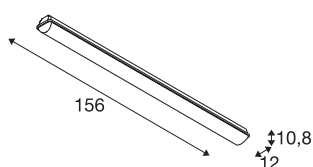

IMPERVA 150 CW

LED Outdoor wall and ceiling light, IP66, grey, 4000K

The functional wall and ceiling light has a diffuser which creates a pleasant light distribution. The luminaire was designed with powerful LEDs and is available in several lengths. The IP luminaire can be fitted with a warm white or cool white LEDs as required. Thanks to the built-in ballast, the luminaire is ready for direct connection to the 230V mains voltage supply.

TECHNICAL DATA

Item no.:	1001317
Primary nominal voltage	220-240V ~50/60Hz mA/V
Secondary power / secondary voltage	1050mA
Length	156 cm
Width	12 cm
Height	10.8 cm
Net weight	3.002 kg
Gross weight	3.374 kg
IP Code	IP 66
Safety class	I
Impact resistance class	IK08
Assembly	Surface
Assembly details	Ceiling, Wall
Number of through-wires	30
Wattage	55 W
Lumen	7600 lm
Colour temperature	4000 Kelvin
Beam angle	120 °
Color	grey
CRI	80
LXXBXX data	L70B50
Minimum ambient temperature	-20 °C

Light Source

916445		Maximum ambient temperature	40 °C
		BIG WHITE Page	692