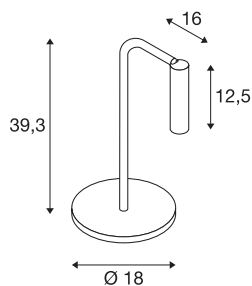

KARPO TL

LED Indoor table lamp, white, 3000K

KARPO series lights are available in white and black. It has a cylindrical spotlight which can be individually directed via a joint. The swivel and tilting range allows you to optimally light up the room. The integrated premium LEDs provide high energy efficiency. The luminaire also has a high colour rendering index of 90. The luminaires can be directly connected to the 230V mains supply.

TECHNICAL DATA

Item no.:	1001460
Primary nominal voltage	100-240V ~50/60Hz mA/V
Secondary power / secondary voltage	500mA
Width	18 cm
Height	39.3 cm
Depth	16 cm
Net weight	1.454 kg
Gross weight	2.388 kg
IP Code	IP 20
Safety class	II
Assembly	Mobile
Dimmable	Yes
Dimming technology	Switch Dimmable
Wattage	6.2 W
Lumen	430 lm
Colour temperature	3000 Kelvin
Beam angle	40 °
Color	white
CRI	90
LXXBXX data	L70B50
BIG WHITE Page	108