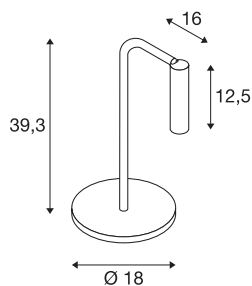

KARPO TL

LED Indoor table lamp, black, 3000K

KARPO series lights are available in white and black. It has a cylindrical spotlight which can be individually directed via a joint. The swivel and tilting range allows you to optimally light up the room. The integrated premium LEDs provide high energy efficiency. The luminaire also has a high colour rendering index of 90. The luminaires can be directly connected to the 230V mains supply.

TECHNICAL DATA

Item no.:	1001461
Primary nominal voltage	100-240V ~50/60Hz mA/V
Secondary power / secondary voltage	500mA
Width	18 cm
Height	39.3 cm
Depth	16 cm
Net weight	1.427 kg
Gross weight	2.364 kg
IP Code	IP 20
Safety class	II
Assembly	Mobile
Dimmable	Yes
Dimming technology	Switch Dimmable
Wattage	6.2 W
Lumen	360 lm
Colour temperature	3000 Kelvin
Beam angle	40 °
Color	black
CRI	90
LXXBXX data	L70B50
BIG WHITE Page	108