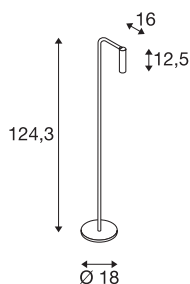

KARPO TL

LED Indoor floor stand, black, 3000K

KARPO series lights are available in white and black. It has a cylindrical spotlight which can be individually directed via a joint. The swivel and tilting range allows you to optimally light up the room. The integrated premium LEDs provide high energy efficiency. The luminaire also has a high colour rendering index of 90. The luminaires can be directly connected to the 230V mains supply.

TECHNICAL DATA

Item no.:	1001463
Primary nominal voltage	100-240V ~50/60Hz mA/V
Secondary power / secondary voltage	500mA
Width	18 cm
Height	124.3 cm
Depth	16 cm
Net weight	2.41 kg
Gross weight	3.918 kg
IP Code	IP 20
Safety class	II
Assembly	Mobile
Dimmable	Yes
Dimming technology	Switch Dimmable
Wattage	6.2 W
Lumen	360 lm
Colour temperature	3000 Kelvin
Beam angle	40 °
Color	black
CRI	90
LXXBXX data	L70B50
BIG WHITE Page	108