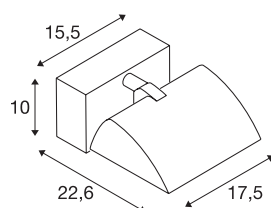

MERADO FLOOD WL

LED Indoor surface-mounted wall light, white, 4000K, 40°

The MERADO FLOOD is a classic wall floodlight, combined with modern LED technology. The electrical connection of the luminaire, which is made from aluminium and glass, is made directly to the 230V mains power supply, via to the built-in driver. The MERADO FLOOD is available with a black or white housing, and in warm white or pure white versions. As well as the version for wall mounting, versions with 3-circuit track system adapters are also available. This luminaire contains built-in LED lamps.

TECHNICAL DATA

Item no.:	1001472
Primary nominal voltage	220-240V ~50/60Hz mA/V
Secondary power / secondary voltage	1000mA
Width	17.5 cm
Height	10 cm
Depth	22.6 cm
Net weight	1.338 kg
Gross weight	1.634 kg
IP Code	IP 20
Safety class	I
Assembly	Surface
Assembly details	Ceiling, Wall
Dimmable	Yes
Dimming technology	trailing edge
Wattage	40 W
Lumen	3200 lm
Colour temperature	4000 Kelvin
Color	white
CRI	80
LXXBXX data	L70B50
BIG WHITE Page	231