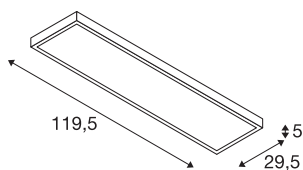

PANEL

1200x300mm LED Indoor surface-mounted ceiling light, 4000K, silver-grey

The LED PANEL, which is available in several different light and housing colours, provides a modern and space-saving solution for an efficient form of basic lighting. With its high lumen output and a UGR value of less than 19, it provides a pleasant, homogeneous and glare-free lighting atmosphere, even for workstations. The electrical connection is made directly to the 230V mains voltage supply. This luminaire contains built-in LED lamps.

TECHNICAL DATA

Item no.:	1001509
Primary nominal voltage	220-240V ~50/60Hz mA/V
Secondary power / secondary voltage	1000mA
Length	119.5 cm
Width	29.5 cm
Height	5 cm
Net weight	4.474 kg
Gross weight	5.376 kg
IP Code	IP 20
Safety class	I
Assembly	Surface
Assembly details	Ceiling
Dimmable	Yes
Dimming technology	trailing edge
Number of through-wires	40
Wattage	45 W
Lumen	3400 lm
Colour temperature	4000 Kelvin
Beam angle	90 °
Color	grey
CRI	90
UGR ≤	19