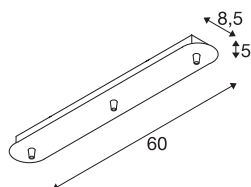

FITU triple ceiling plate

long, black

The long FITU ceiling plate is available in various colour variants with three or five outlets, and can be combined with any FITU E27 pendants. Delivered with corresponding strain relief.

TECHNICAL DATA

Item no.:	1001818
Nominal voltage	230V ~50Hz V
Length	60 cm
Width	8.5 cm
Height	5 cm
Net weight	1.09 kg
Gross weight	1.463 kg
IP Code	IP 20
Safety class	I
Assembly	Surface
Assembly details	Ceiling
Color	black
BIG WHITE Page	473