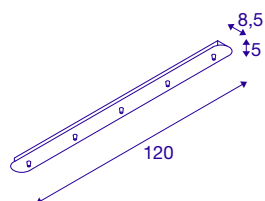

FITU five-way ceiling plate

long, black

The round FITU ceiling plate is available in various colours with five outlets, and can be combined with any FITU E27 pendant luminaire. Delivered with corresponding strain relief.

TECHNICAL DATA

Item no.:	1001820
Nominal voltage	230V ~50Hz V
Length	120 cm
Width	8.5 cm
Height	5 cm
Net weight	2.023 kg
Gross weight	2.674 kg
IP Code	IP 20
Safety class	I
Assembly	Surface
Assembly details	Ceiling
Color	black
BIG WHITE Page	151