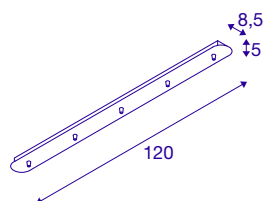

FITU five-way ceiling plate

long, white

The round FITU ceiling plate is available in various colours with five outlets, and can be combined with any FITU E27 pendant luminaire. Delivered with corresponding strain relief.

TECHNICAL DATA

Item no.:	1001821
Nominal voltage	230V ~50Hz V
Length	120 cm
Width	8.5 cm
Height	5 cm
Net weight	2.06 kg
Gross weight	2.699 kg
IP Code	IP 20
Safety class	I
Assembly	Surface
Assembly details	Ceiling
Color	white
BIG WHITE Page	151