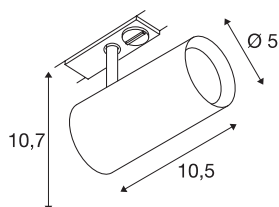

NOBLO SPOT

black, 2700K, 36°, incl. 1-circuit adapter

Adjustable LED spot NOBLO with suitable adapter for the 240V 1-circuit track system. The luminaire impresses with its slim design and is therefore ideal for modern lighting concepts. The luminaire is made from aluminium and equipped with a Premium LED module.

TECHNICAL DATA

Item no.:	1001862
Number of different light outlets	1
Primary nominal voltage	220-240V ~50/60Hz mA/V
Secondary power / secondary voltage	350mA
Length	10.5 cm
Height	10.7 cm
Diameter	5 cm
Net weight	0.263 kg
Gross weight	0.346 kg
IP Code	IP 20
Safety class	I
Assembly	Surface
Assembly details	Track Ceiling, Track Wall
Dimmable	Yes
Dimming technology	trailing edge
Wattage	7.5 W
Lumen	620 lm
Colour temperature	2700 Kelvin
Beam angle	36 °
Color	black
CRI	80
LXXBXX data	L70B50