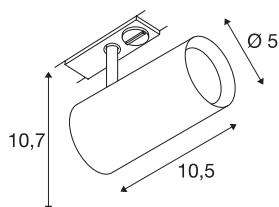

NOBLO SPOT

white, 2700K, 36°, incl. 1-circuit adapter

Adjustable LED spot NOBLO with suitable adapter for the 240V 1-circuit track system. The luminaire impresses with its slim design and is therefore ideal for modern lighting concepts. The luminaire is made from aluminium and equipped with a Premium LED module.

TECHNICAL DATA

Item no.:	1001863
Number of different light outlets	1
Primary nominal voltage	220-240V ~50/60Hz mA/V
Secondary power / secondary voltage	350mA
Length	10.5 cm
Height	10.7 cm
Diameter	5 cm
Net weight	0.261 kg
Gross weight	0.34 kg
IP Code	IP 20
Safety class	I
Assembly	Surface
Assembly details	Track Ceiling, Track Wall
Dimmable	Yes
Dimming technology	trailing edge
Wattage	8 W
Lumen	620 lm
Colour temperature	2700 Kelvin
Beam angle	36 °
Color	white
CRI	80
LXXBXX data	L70B50