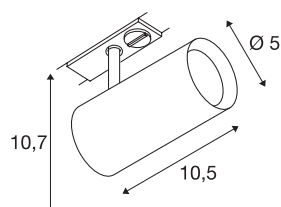

## NOBLO SPOT

silver-grey, 2700K, 36°, incl. 1-circuit adapter

Adjustable LED spot NOBLO with suitable adapter for the 240V 1-circuit track system. The luminaire impresses with its slim design and is therefore ideal for modern lighting concepts. The luminaire is made from aluminium and equipped with a Premium LED module.

## TECHNICAL DATA

Item no.:	1001864
Number of different light outlets	1
Primary nominal voltage	220-240V ~50/60Hz mA/V
Secondary power / secondary voltage	350mA
Length	10.5 cm
Height	10.7 cm
Diameter	5 cm
Net weight	0.263 kg
Gross weight	0.348 kg
IP Code	IP 20
Safety class	I
Assembly	Surface
Assembly details	Track Ceiling, Track Wall
Dimmable	Yes
Dimming technology	trailing edge
Wattage	8 W
Lumen	620 lm
Colour temperature	2700 Kelvin
Beam angle	36 °
Color	grey
CRI	80
LXXBXX data	L70B50