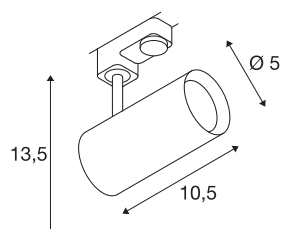

## NOBLO SPOT

black, 2700K, 36°, incl. 3-circuit adapter

Adjustable LED spot NOBLO with suitable adapter for the 240V 3-circuit track system. The luminaire impresses with its slim design and is therefore ideal for modern lighting concepts. The luminaire is made from aluminium and equipped with a Premium LED module.

## TECHNICAL DATA

Item no.:	1001865
Number of different light outlets	1
Primary nominal voltage	220-240V ~50/60Hz mA/V
Secondary power / secondary voltage	350mA
Length	10.5 cm
Height	13.5 cm
Diameter	5 cm
Net weight	0.312 kg
Gross weight	0.407 kg
IP Code	IP 20
Safety class	I
Assembly	Surface
Assembly details	Track Ceiling, Track Wall
Dimmable	Yes
Dimming technology	trailing edge
Wattage	7.5 W
Lumen	620 lm
Colour temperature	2700 Kelvin
Beam angle	36 °
Color	black
CRI	80
LXXBXX data	L70B50