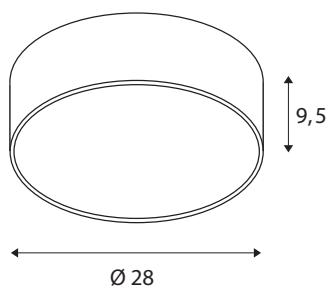

MEDO 30 CW AMBIENT

LED Outdoor surface-mounted wall and ceiling light, TRIAC, black, 3000/4000K

The high quality MEDO AMBIENT supplements the MEDO series, and impresses with its well thought-out new features: Thanks to its homogeneous, indirect upwards light emission, it generates a decorative AMBIENT effect. A practical switch that provides flexibility, and with the MEDO AMBIENT variant is easy to switch between 3000K and 4000K. The MEDO AMBIENT also excels during installation: The base plate is screwed to the wall or the ceiling, then the body is simply attached to the socket using three clips and can be removed in the same way, of course. The ceiling light can be converted into a pendant using a suspension kit, and is therefore also ideal for rooms with high ceilings. The built-in LED driver makes direct connection to a 120V to 240V mains supply possible.

TECHNICAL DATA

Item no.:	1001877
Primary nominal voltage	220-240V ~50/60Hz mA/V
Secondary power / secondary voltage	350mA
Height	9.5 cm
Diameter	28 cm
Net weight	1.463 kg
Gross weight	1.871 kg
IP Code	IP 20
Safety class	I
Assembly	Surface
Assembly details	Ceiling, Wall
Dimmable	Yes
Dimming technology	trailing edge
Wattage	15 W
Lumen	1250 / 1300 lm
Colour temperature	3000/4000 Kelvin
Beam angle	105 °
Color	black
CRI	80
UGR ≤	25
LXXBXX data	L70B50
BIG WHITE Page	258