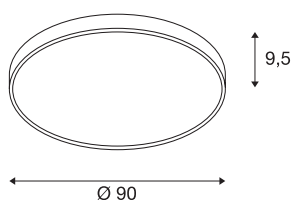

TECHNICAL DATA

Item no.:	1001878
Primary nominal voltage	220-240V ~50/60Hz mA/V
Secondary power / secondary voltage	1050mA
Height	9.5 cm
Diameter	90 cm
Net weight	9.343 kg
Gross weight	12.198 kg
IP Code	IP 20
Safety class	I
Assembly	Surface
Assembly details	Ceiling
Dimmable	Yes
Dimming technology	trailing edge
Wattage	78 W
Lumen	9625 / 10225 lm
Colour temperature	3000/4000 Kelvin
Beam angle	105 °
Color	black
CRI	80
UGR ≤	25
LXXBXX data	L70B50
Minimum ambient temperature	-20 °C