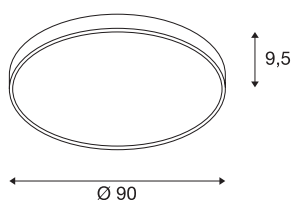

TECHNICAL DATA

Item no.:	1001879
Primary nominal voltage	220-240V ~50/60Hz mA/V
Secondary power / secondary voltage	1050mA
Height	9.5 cm
Diameter	90 cm
Net weight	9.219 kg
Gross weight	11.993 kg
IP Code	IP 20
Safety class	I
Assembly	Surface
Assembly details	Ceiling
Dimmable	Yes
Dimming technology	trailing edge
Wattage	78 W
Lumen	9625 / 10225 lm
Colour temperature	3000/4000 Kelvin
Beam angle	105 °
Color	white
CRI	80
UGR ≤	25
LXXBXX data	L70B50
Minimum ambient temperature	-20 °C