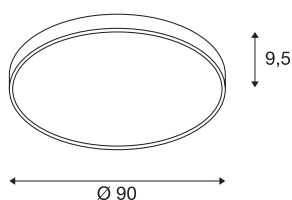

TECHNICAL DATA

Item no.:	1001880
Primary nominal voltage	220-240V ~50/60Hz mA/V
Secondary power / secondary voltage	1050mA
Height	9.5 cm
Diameter	90 cm
Net weight	9.103 kg
Gross weight	12.098 kg
IP Code	IP 20
Safety class	I
Assembly	Surface
Assembly details	Ceiling
Dimmable	Yes
Dimming technology	trailing edge
Wattage	78 W
Lumen	9625 / 10225 lm
Colour temperature	3000/4000 Kelvin
Beam angle	105 °
Color	grey
CRI	80
UGR ≤	25
LXXBXX data	L70B50
Minimum ambient temperature	-20 °C