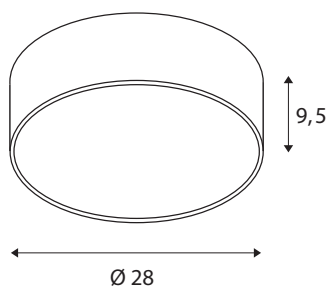

## MEDO 30 CW AMBIENT

LED Outdoor surface-mounted wall and ceiling light, TRIAC, white, 3000/4000K

The high quality MEDO AMBIENT supplements the MEDO series, and impresses with its well thought-out new features: Thanks to its homogeneous, indirect upwards light emission, it generates a decorative AMBIENT effect. A practical switch that provides flexibility, and with the MEDO AMBIENT variant is easy to switch between 3000K and 4000K. The MEDO AMBIENT also excels during installation: The base plate is screwed to the wall or the ceiling, then the body is simply attached to the socket using three clips and can be removed in the same way, of course. The ceiling light can be converted into a pendant using a suspension kit, and is therefore also ideal for rooms with high ceilings. The built-in LED driver makes direct connection to a 120V to 240V mains supply possible.

## TECHNICAL DATA

Item no.:	1001881
Primary nominal voltage	220-240V ~50/60Hz mA/V
Secondary power / secondary voltage	350mA
Height	9.5 cm
Diameter	28 cm
Net weight	1.458 kg
Gross weight	1.832 kg
IP Code	IP 20
Safety class	I
Assembly	Surface
Assembly details	Ceiling, Wall
Dimmable	Yes
Dimming technology	trailing edge
Wattage	15 W
Lumen	1250 / 1300 lm
Colour temperature	3000/4000 Kelvin
Beam angle	105 °
Color	white
CRI	80
UGR ≤	25
LXXBXX data	L70B50
BIG WHITE Page	258