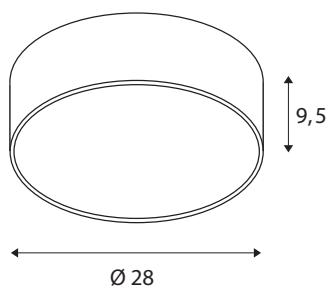

## TECHNICAL DATA

|                                     |                        |
|-------------------------------------|------------------------|
| Item no.:                           | 1001882                |
| Primary nominal voltage             | 220-240V ~50/60Hz mA/V |
| Secondary power / secondary voltage | 350mA                  |
| Height                              | 9.5 cm                 |
| Diameter                            | 28 cm                  |
| Net weight                          | 1.475 kg               |
| Gross weight                        | 1.868 kg               |
| IP Code                             | IP 20                  |
| Safety class                        | I                      |
| Assembly                            | Surface                |
| Assembly details                    | Ceiling, Wall          |
| Dimmable                            | Yes                    |
| Dimming technology                  | trailing edge          |
| Wattage                             | 15 W                   |
| Lumen                               | 1250 / 1300 lm         |
| Colour temperature                  | 3000/4000 Kelvin       |
| Beam angle                          | 105 °                  |
| Color                               | grey                   |
| CRI                                 | 90                     |
| UGR ≤                               | 25                     |
| LXXBXX data                         | L70B50                 |
| BIG WHITE Page                      | 258                    |