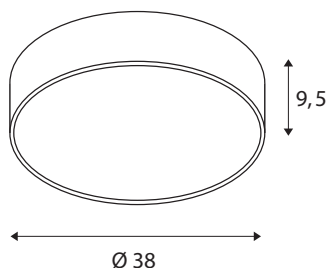

MEDO 40 CW AMBIENT

LED Outdoor surface-mounted wall and ceiling light, TRIAC, black, 3000/4000K

The high quality MEDO AMBIENT supplements the MEDO series, and impresses with its well thought-out new features: Thanks to its homogeneous, indirect upwards light emission, it generates a decorative AMBIENT effect. A practical switch that provides flexibility, and with the MEDO AMBIENT variant is easy to switch between 3000K and 4000K. The MEDO AMBIENT also excels during installation: The base plate is screwed to the wall or the ceiling, then the body is simply attached to the socket using three clips and can be removed in the same way, of course. The ceiling light can be converted into a pendant using a suspension kit, and is therefore also ideal for rooms with high ceilings. The built-in LED driver makes direct connection to a 120V to 240V mains supply possible.

TECHNICAL DATA

Item no.:	1001883
Primary nominal voltage	220-240V ~50/60Hz mA/V
Secondary power / secondary voltage	700mA
Height	9.5 cm
Diameter	38 cm
Net weight	2.147 kg
Gross weight	2.898 kg
IP Code	IP 20
Safety class	I
Assembly	Surface
Assembly details	Ceiling, Wall
Dimmable	Yes
Dimming technology	trailing edge
Wattage	30 W
Lumen	2800 / 2950 lm
Colour temperature	3000/4000 Kelvin
Beam angle	105 °
Color	black
CRI	80
UGR ≤	25
LXXBXX data	L70B50
BIG WHITE Page	258