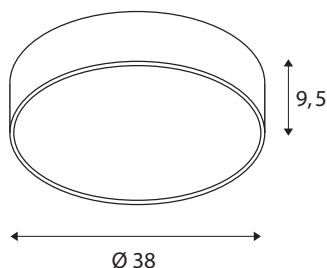

MEDO 40 CW AMBIENT

LED Outdoor surface-mounted wall and ceiling light, TRIAC, silver-grey 3000/4000K

The high quality MEDO AMBIENT supplements the MEDO series, and impresses with its well thought-out new features: Thanks to its homogeneous, indirect upwards light emission, it generates a decorative AMBIENT effect. A practical switch that provides flexibility, and with the MEDO AMBIENT variant is easy to switch between 3000K and 4000K. The MEDO AMBIENT also excels during installation: The base plate is screwed to the wall or the ceiling, then the body is simply attached to the socket using three clips and can be removed in the same way, of course. The ceiling light can be converted into a pendant using a suspension kit, and is therefore also ideal for rooms with high ceilings. The built-in LED driver makes direct connection to a 120V to 240V mains supply possible.

TECHNICAL DATA

Item no.:	1001885
Primary nominal voltage	220-240V ~50/60Hz mA/V
Secondary power / secondary voltage	700mA
Height	9.5 cm
Diameter	38 cm
Net weight	2.153 kg
Gross weight	3.055 kg
IP Code	IP 20
Safety class	I
Assembly	Surface
Assembly details	Ceiling, Wall
Dimmable	Yes
Dimming technology	trailing edge
Wattage	30 W
Lumen	2800 / 2950 lm
Colour temperature	3000/4000 Kelvin
Beam angle	105 °
Color	grey
CRI	80
UGR ≤	25
LXXBXX data	L70B50
BIG WHITE Page	258