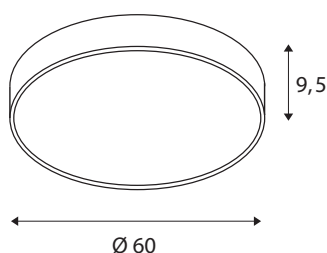

TECHNICAL DATA

Item no.:	1001886
Primary nominal voltage	220-240V ~50/60Hz mA/V
Secondary power / secondary voltage	1050mA
Height	9.5 cm
Diameter	60 cm
Net weight	4.945 kg
Gross weight	6.635 kg
IP Code	IP 20
Safety class	I
Assembly	Surface
Assembly details	Ceiling, Wall
Dimmable	Yes
Dimming technology	trailing edge
Wattage	40 W
Lumen	4720 / 5120 lm
Colour temperature	3000/4000 Kelvin
Beam angle	105 °
Color	black
CRI	80
UGR ≤	25
LXXBXX data	L70B50
Minimum ambient temperature	-20 °C