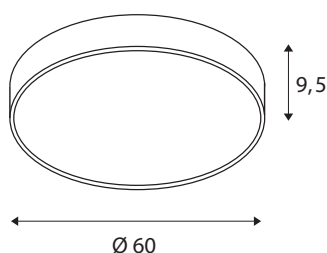

MEDO 60 CW AMBIENT

LED Outdoor surface-mounted wall and ceiling light, TRIAC, white, 3000/4000K

The high quality MEDO AMBIENT supplements the MEDO series, and impresses with its well thought-out new features: Thanks to its homogeneous, indirect upwards light emission, it generates a decorative AMBIENT effect. A practical switch that provides flexibility, and with the MEDO AMBIENT variant is easy to switch between 3000K and 4000K. The MEDO AMBIENT also excels during installation: The base plate is screwed to the wall or the ceiling, then the body is simply attached to the socket using three clips and can be removed in the same way, of course. The ceiling light can be converted into a pendant using a suspension kit, and is therefore also ideal for rooms with high ceilings. The built-in LED driver makes direct connection to a 120V to 240V mains supply possible.

TECHNICAL DATA

Item no.:	1001887
Primary nominal voltage	220-240V ~50/60Hz mA/V
Secondary power / secondary voltage	1050mA
Height	9.5 cm
Diameter	60 cm
Net weight	5.056 kg
Gross weight	6.807 kg
IP Code	IP 20
Safety class	I
Assembly	Surface
Assembly details	Ceiling, Wall
Dimmable	Yes
Dimming technology	trailing edge
Wattage	40 W
Lumen	4720 / 5120 lm
Colour temperature	3000/4000 Kelvin
Beam angle	105 °
Color	white
CRI	80
UGR ≤	25
LXXBXX data	L70B50
Minimum ambient temperature	-20 °C