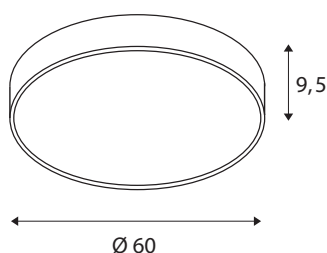

MEDO 60 CW AMBIENT

LED Outdoor surface-mounted wall and ceiling light, TRIAC, silver-grey 3000/4000K

The high quality MEDO AMBIENT supplements the MEDO series, and impresses with its well thought-out new features: Thanks to its homogeneous, indirect upwards light emission, it generates a decorative AMBIENT effect. A practical switch that provides flexibility, and with the MEDO AMBIENT variant is easy to switch between 3000K and 4000K. The MEDO AMBIENT also excels during installation: The base plate is screwed to the wall or the ceiling, then the body is simply attached to the socket using three clips and can be removed in the same way, of course. The ceiling light can be converted into a pendant using a suspension kit, and is therefore also ideal for rooms with high ceilings. The built-in LED driver makes direct connection to a 120V to 240V mains supply possible.

TECHNICAL DATA

Item no.:	1001888
Primary nominal voltage	220-240V ~50/60Hz mA/V
Secondary power / secondary voltage	1050mA
Height	9.5 cm
Diameter	60 cm
Net weight	5.074 kg
Gross weight	6.712 kg
IP Code	IP 20
Safety class	I
Assembly	Surface
Assembly details	Ceiling, Wall
Dimmable	Yes
Dimming technology	trailing edge
Wattage	40 W
Lumen	4720 / 5120 lm
Colour temperature	3000/4000 Kelvin
Beam angle	105 °
Color	grey
CRI	80
UGR ≤	25
LXXBXX data	L70B50
Minimum ambient temperature	-20 °C