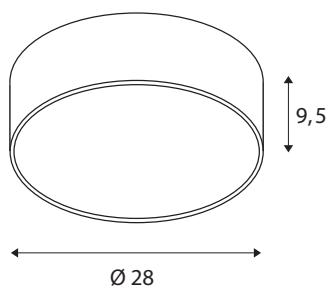

MEDO 30 CW AMBIENT

LED Outdoor surface-mounted wall and ceiling light, DALI, black, 3000/4000K

The high quality MEDO AMBIENT supplements the MEDO series, and impresses with its well thought-out new features: Thanks to its homogeneous, indirect upwards light emission, it generates a decorative AMBIENT effect. A practical switch that provides flexibility, and with the MEDO AMBIENT variant is easy to switch between 3000K and 4000K. The MEDO AMBIENT also excels during installation: The base plate is screwed to the wall or the ceiling, then the body is simply attached to the socket using three clips and can be removed in the same way, of course. The ceiling light can be converted into a pendant using a suspension kit, and is therefore also ideal for rooms with high ceilings. The built-in LED driver makes direct connection to a 120V to 240V mains supply possible.

TECHNICAL DATA

Item no.:	1001889
Primary nominal voltage	220-240V ~50/60Hz mA/V
Secondary power / secondary voltage	350mA
Height	9.5 cm
Diameter	28 cm
Net weight	1.523 kg
Gross weight	1.919 kg
IP Code	IP 20
Safety class	I
Assembly	Surface
Assembly details	Ceiling, Wall
Dimmable	Yes
Dimming technology	DALI
Wattage	15 W
Lumen	1250 / 1300 lm
Colour temperature	3000/4000 Kelvin
Beam angle	105 °
Color	black
CRI	80
UGR ≤	25
LXXBXX data	L70B50
BIG WHITE Page	260