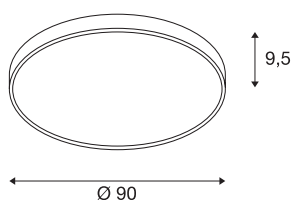

TECHNICAL DATA

Item no.:	1001890
Primary nominal voltage	220-240V ~50/60Hz mA/V
Secondary power / secondary voltage	1000mA
Height	9.5 cm
Diameter	90 cm
Net weight	9.446 kg
Gross weight	12.126 kg
IP Code	IP 20
Safety class	I
Assembly	Surface
Assembly details	Ceiling
Dimmable	Yes
Dimming technology	DALI
Wattage	78 W
Lumen	9625 / 10225 lm
Colour temperature	3000/4000 Kelvin
Beam angle	105 °
Color	black
CRI	80
UGR ≤	25
LXXBXX data	L70B50
Maximum ambient temperature	40 °C