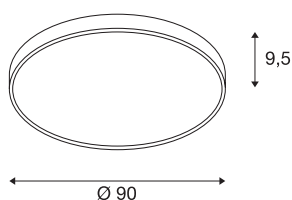

TECHNICAL DATA

Item no.:	1001891
Primary nominal voltage	220-240V ~50/60Hz mA/V
Secondary power / secondary voltage	1000mA
Height	9.5 cm
Diameter	90 cm
Net weight	9.342 kg
Gross weight	12.2 kg
IP Code	IP 20
Safety class	I
Assembly	Surface
Assembly details	Ceiling
Dimmable	Yes
Dimming technology	DALI
Wattage	78 W
Lumen	9625 / 10225 lm
Colour temperature	3000/4000 Kelvin
Beam angle	105 °
Color	white
CRI	80
UGR ≤	25
LXXBXX data	L70B50
Maximum ambient temperature	40 °C