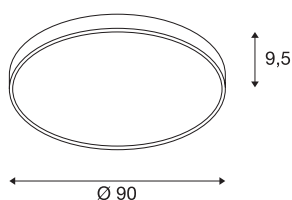

TECHNICAL DATA

Item no.:	1001892
Primary nominal voltage	220-240V ~50/60Hz mA/V
Secondary power / secondary voltage	1000mA
Height	9.5 cm
Diameter	90 cm
Net weight	9.357 kg
Gross weight	11.971 kg
IP Code	IP 20
Safety class	I
Assembly	Surface
Assembly details	Ceiling
Dimmable	Yes
Dimming technology	DALI
Wattage	78 W
Lumen	9625 / 10225 lm
Colour temperature	3000/4000 Kelvin
Beam angle	105 °
Color	grey
CRI	80
UGR ≤	25
LXXBXX data	L70B50
Maximum ambient temperature	40 °C