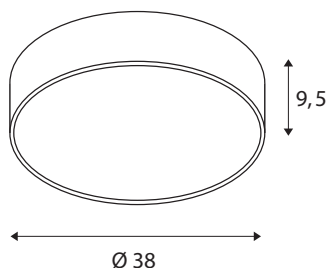

MEDO 40 CW AMBIENT

LED Outdoor surface-mounted wall and ceiling light, DALI, black, 3000/4000K

The high quality MEDO AMBIENT supplements the MEDO series, and impresses with its well thought-out new features: Thanks to its homogeneous, indirect upwards light emission, it generates a decorative AMBIENT effect. A practical switch that provides flexibility, and with the MEDO AMBIENT variant is easy to switch between 3000K and 4000K. The MEDO AMBIENT also excels during installation: The base plate is screwed to the wall or the ceiling, then the body is simply attached to the socket using three clips and can be removed in the same way, of course. The ceiling light can be converted into a pendant using a suspension kit, and is therefore also ideal for rooms with high ceilings. The built-in LED driver makes direct connection to a 120V to 240V mains supply possible.

TECHNICAL DATA

Item no.:	1001895
Primary nominal voltage	220-240V ~50/60Hz mA/V
Secondary power / secondary voltage	700mA
Height	9.5 cm
Diameter	38 cm
Net weight	2.222 kg
Gross weight	2.937 kg
IP Code	IP 20
Safety class	I
Assembly	Surface
Assembly details	Ceiling, Wall
Dimmable	Yes
Dimming technology	DALI
Wattage	30 W
Lumen	2800 / 2950 lm
Colour temperature	3000/4000 Kelvin
Beam angle	105 °
Color	black
CRI	80
UGR ≤	25
LXXBXX data	L70B50
BIG WHITE Page	260