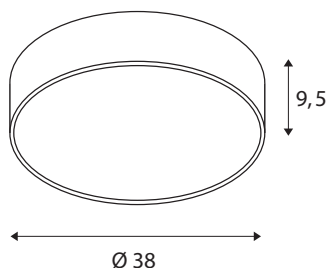

MEDO 40 CW AMBIENT

LED Outdoor surface-mounted wall and ceiling light, DALI, silver-grey, 3000/4000K

The high quality MEDO AMBIENT supplements the MEDO series, and impresses with its well thought-out new features: Thanks to its homogeneous, indirect upwards light emission, it generates a decorative AMBIENT effect. A practical switch that provides flexibility, and with the MEDO AMBIENT variant is easy to switch between 3000K and 4000K. The MEDO AMBIENT also excels during installation: The base plate is screwed to the wall or the ceiling, then the body is simply attached to the socket using three clips and can be removed in the same way, of course. The ceiling light can be converted into a pendant using a suspension kit, and is therefore also ideal for rooms with high ceilings. The built-in LED driver makes direct connection to a 120V to 240V mains supply possible.

TECHNICAL DATA

Item no.:	1001897
Primary nominal voltage	220-240V ~50/60Hz mA/V
Secondary power / secondary voltage	700mA
Height	9.5 cm
Diameter	38 cm
Net weight	2.204 kg
Gross weight	3.009 kg
IP Code	IP 20
Safety class	I
Assembly	Surface
Assembly details	Ceiling, Wall
Dimmable	Yes
Dimming technology	DALI
Wattage	30 W
Lumen	2800 / 2950 lm
Colour temperature	3000/4000 Kelvin
Beam angle	105 °
Color	grey
CRI	80
UGR ≤	25
LXXBXX data	L70B50
BIG WHITE Page	260