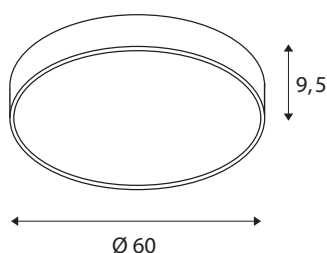

TECHNICAL DATA

Item no.:	1001898
Primary nominal voltage	220-240V ~50/60Hz mA/V
Secondary power / secondary voltage	1000mA
Height	9.5 cm
Diameter	60 cm
Net weight	5.114 kg
Gross weight	6.723 kg
IP Code	IP 20
Safety class	I
Assembly	Surface
Assembly details	Ceiling, Wall
Dimmable	Yes
Dimming technology	DALI
Wattage	37 W
Lumen	4470 / 4870 lm
Colour temperature	3000/4000 Kelvin
Beam angle	105 °
Color	black
CRI	80
UGR ≤	25
LXXBXX data	L70B50
Minimum ambient temperature	-20 °C