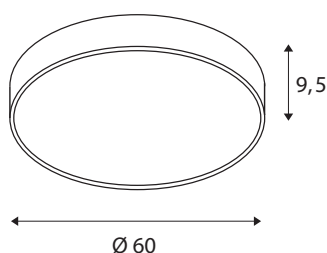

TECHNICAL DATA

Item no.:	1001899
Primary nominal voltage	220-240V ~50/60Hz mA/V
Secondary power / secondary voltage	1000mA
Height	9.5 cm
Diameter	60 cm
Net weight	5.061 kg
Gross weight	6.741 kg
IP Code	IP 20
Safety class	I
Assembly	Surface
Assembly details	Ceiling, Wall
Dimmable	Yes
Dimming technology	DALI
Wattage	37 W
Lumen	4470 / 4870 lm
Colour temperature	3000/4000 Kelvin
Beam angle	105 °
Color	grey
CRI	80
UGR ≤	25
LXXBXX data	L70B50
Minimum ambient temperature	-20 °C