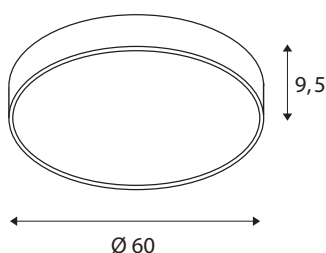

TECHNICAL DATA

Item no.:	1001900
Primary nominal voltage	220-240V ~50/60Hz mA/V
Secondary power / secondary voltage	1000mA
Height	9.5 cm
Diameter	60 cm
Net weight	4.385 kg
Gross weight	6.116 kg
IP Code	IP 20
Safety class	I
Assembly	Surface
Assembly details	Ceiling, Wall
Dimmable	Yes
Dimming technology	DALI
Wattage	37 W
Lumen	4470 / 4870 lm
Colour temperature	3000/4000 Kelvin
Beam angle	105 °
Color	white
CRI	80
UGR ≤	25
LXXBXX data	L70B50
Minimum ambient temperature	-20 °C