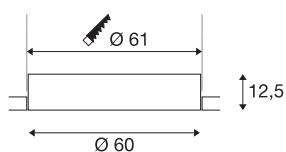

## MEDO 60 EL

LED indoor recessed ceiling light, frameless version, white, 3000/4000K

The recessed version of the MEDO series fits into every room concept seamlessly thanks to its understated design. The MEDO Frameless combines with the ceiling in a charming way. The light colour can be easily switched between 3000K and 4000K prior to installation using a switch. The integrated premium LED module provides an even lighting effect. Supplemented by an additional driver, the TRIAC recessed variant becomes dimmable and can be integrated in DALI systems.

## TECHNICAL DATA

Item no.:	1001903
Secondary power / secondary voltage	1000/1050mA
Height	12.5 cm
Diameter	60 cm
Installation diameter	61 cm
Installation depth	16 cm
Net weight	5.198 kg
Gross weight	7.244 kg
IP Code	IP 20
Safety class	III
Assembly	Recessed
Assembly details	Ceiling
Wattage	36 W
Lumen	5000 lm
Colour temperature	3000/4000 Kelvin
Beam angle	105 °
Color	white
CRI	80
UGR ≤	25
LXXBXX data	L70B50
Maximum ambient temperature	40 °C
BIG WHITE Page	415