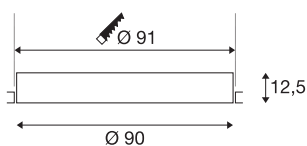

MEDO 90 DL

LED Indoor recessed ceiling light, frameless version, white, 3000/4000K

The recessed version of the MEDO series fits into every room concept seamlessly thanks to its understated design. The MEDO Frameless combines with the ceiling in a charming way. The light colour can be easily switched between 3000K and 4000K prior to installation using a switch. The integrated premium LED module provides an even lighting effect. Supplemented by two additional drivers, the TRIAC recessed variant becomes dimmable and can be integrated in DALI systems.

TECHNICAL DATA

Item no.:	1001904
Secondary power / secondary voltage	1000/1050mA
Height	12.5 cm
Diameter	90 cm
Installation diameter	91 cm
Installation depth	21 cm
Net weight	10.501 kg
Gross weight	14.836 kg
IP Code	IP 20
Safety class	III
Assembly	Recessed
Assembly details	Ceiling
Wattage	72 W
Lumen	10150 lm
Colour temperature	3000/4000 Kelvin
Beam angle	105 °
Color	white
CRI	90
UGR ≤	22
LXXBXX data	L70B50
Maximum ambient temperature	40 °C
BIG WHITE Page	415