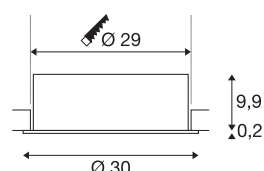

MEDO 30 EL

LED indoor recessed ceiling light, frame version, white, 3000/4000K

The MEDO FRAME variants round off the recessed lights in the MEDO series. The MEDO FRAME lights blend into any room perfectly, just like the frameless versions. Understated yet still powerful, they provide bright illumination. Supplemented by an additional driver, the TRIAC recessed variant becomes dimmable and can be integrated in DALI systems.

TECHNICAL DATA

Item no.:	1001905
Secondary power / secondary voltage	350mA
Height	10.1 cm
Diameter	30 cm
Installation diameter	29 cm
Installation depth	13 cm
Net weight	1.6 kg
Gross weight	2.097 kg
IP Code	IP 20
Safety class	III
Assembly	Recessed
Assembly details	Ceiling
Wattage	14 W
Lumen	1600 lm
Colour temperature	3000/4000 Kelvin
Beam angle	105 °
Color	white
CRI	90
UGR ≤	25
LXXBXX data	L70B50
Maximum ambient temperature	40 °C
BIG WHITE Page	416