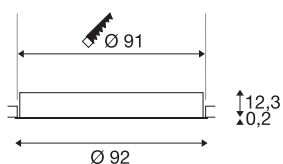

MEDO 90 DL

LED Indoor recessed ceiling light, framed version, white, 3000/4000K

The MEDO FRAME variants round off the recessed lights in the MEDO series. The MEDO FRAME lights blend into any room perfectly, just like the frameless versions. Understated yet still powerful, they provide bright illumination. Supplemented by two additional drivers, the TRIAC recessed variant becomes dimmable and can be integrated in DALI systems.

TECHNICAL DATA

Item no.:	1001908
Secondary power / secondary voltage	1000/1050mA
Height	12.5 cm
Diameter	92 cm
Installation diameter	91 cm
Installation depth	21 cm
Net weight	10.311 kg
Gross weight	14.387 kg
IP Code	IP 20
Safety class	III
Assembly	Recessed
Assembly details	Ceiling
Wattage	72 W
Lumen	10150 lm
Colour temperature	3000/4000 Kelvin
Beam angle	105 °
Color	white
CRI	80
UGR ≤	22
LXXBXX data	L70B50
Maximum ambient temperature	40 °C
BIG WHITE Page	417