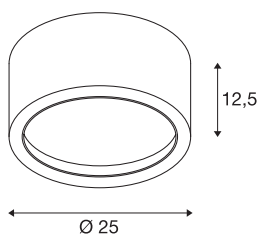

FERA 25 CL

LED Indoor surface-mounted ceiling light, black, 3000-K, 100°

The 240V LED ceiling light FERA 25 convinces with its simple design and high luminosity. The integrated LEDs achieve luminous flux of approx. 2000lm. Thus, the fitting can be used for general room lighting. Thanks to the built-in LED driver, the light is ready for direct connection to 230V AC. This luminaire contains built-in LED lamps.

TECHNICAL DATA

Item no.:	1001939
Primary nominal voltage	220-240V ~50/60Hz mA/V
Secondary power / secondary voltage	550mA
Height	12.5 cm
Diameter	25 cm
Net weight	1.843 kg
Gross weight	2.257 kg
IP Code	IP 20
Safety class	I
Assembly	Surface
Assembly details	Ceiling
Wattage	23 W
Lumen	1800 lm
Colour temperature	3000 Kelvin
Beam angle	100 °
Color	black
CRI	80
LXXBXX data	L70B50
Minimum ambient temperature	0 °C
Maximum ambient temperature	45 °C
BIG WHITE Page	285