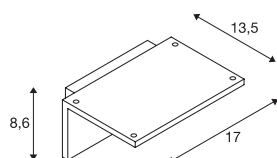

## LED SENSOR WL

LED Outdoor surface-mounted wall light, IP44, white, 3000K

The LED SENSOR wall light, which is equipped with a powerful, warm white LED, is available in several colours. The electrical connection of the aluminium luminaire is made directly to the 230V mains supply using the built-in driver. Thanks to its IP44 protection class, the luminaire is suitable for outdoor use. The luminaire is also equipped with a built-in motion sensor. This luminaire contains built-in LED lamps.

## TECHNICAL DATA

Item no.:	1001970
Primary nominal voltage	100-240V ~50/60Hz mA/V
Secondary power / secondary voltage	240mA
Net weight	0.626 kg
Gross weight	0.802 kg
IP Code	IP 44
Safety class	I
Impact resistance class	IK02
Impact resistance	0,2 Joule
Assembly	Surface
Assembly details	Wall
Number of through-wires	20
Wattage	9.8 W
Lumen	750 lm
Colour temperature	3000 Kelvin
Beam angle	100 °
Color	white
LXXBXX data	L80B50
Minimum ambient temperature	-25 °C
Maximum ambient temperature	45 °C
BIG WHITE Page	642