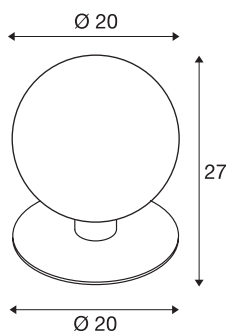

## GLOO PURE 27 Pole

outdoor floor stand, E27, anthracite, IP44

The GLOO PURE floor luminaire consists of a painted aluminium tube that terminates in an frosted real glass ball. Equipped with an E27 socket, both energy-saving and LED lamps can be used. It is suitable for use outdoors thanks to its IP44 protection class. The GLOO PURE series also includes wall lights as well as floor stands, and can therefore be used universally. As an option an earth spike as well as a connection box for safe electrical connection to the round luminaire upright, are available. Connection is made to the 230V mains voltage.

## TECHNICAL DATA

Item no.:	1001999
Socket	E27
Number of sockets	1
Primary nominal voltage	220-240V ~50/60Hz mA/V
Height	27 cm
Diameter	20 cm
Net weight	1.358 kg
Gross weight	2.119 kg
IP Code	IP 44
Safety class	I
Impact resistance class	IK02
Impact resistance	0,2 Joule
Assembly	Surface
Assembly details	Ground
Wattage	23 W
Color	anthracite
BIG WHITE Page	545