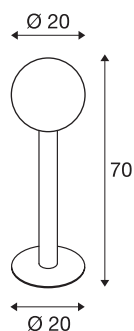

## GLOO PURE 70 Pole

outdoor floor stand, E27, anthracite, IP44

The GLOO PURE floor luminaire consists of a painted aluminium tube that terminates in an frosted real glass ball. Equipped with an E27 socket, both energy-saving and LED lamps can be used. It is suitable for use outdoors thanks to its IP44 protection class. The GLOO PURE series also includes wall lights as well as floor stands, and can therefore be used universally. As an option an earth spike as well as a connection box for safe electrical connection to the round luminaire upright, are available. Connection is made to the 230V mains voltage.

## TECHNICAL DATA

Item no.:	1002001
Socket	E27
Number of sockets	1
Primary nominal voltage	220-240V ~50/60Hz mA/V
Height	70 cm
Diameter	20 cm
Net weight	1.855 kg
Gross weight	2.993 kg
IP Code	IP 44
Safety class	I
Impact resistance class	IK02
Impact resistance	0,2 Joule
Assembly	Surface
Assembly details	Ground
Wattage	23 W
Color	anthracite
BIG WHITE Page	545