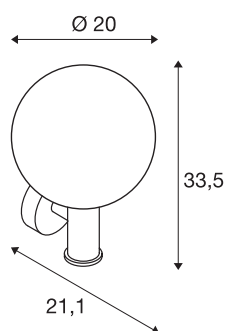

GLOO PURE WL

Outdoor surface-mounted wall light, E27, anthracite, IP44

The GLOO PURE floor luminaire consists of a painted aluminium tube that terminates in an frosted real glass ball. Equipped with an E27 socket, both energy-saving and LED lamps can be used. It is suitable for use outdoors thanks to its IP44 protection class. The GLOO PURE series also includes wall lights as well as floor stands, and can therefore be used universally. As an option an earth spike as well as a connection box for safe electrical connection to the round luminaire upright, are available. Connection is made to the 230V mains voltage.

TECHNICAL DATA

Item no.:	1002002
Socket	E27
Number of sockets	1
Primary nominal voltage	220-240V ~50/60Hz mA/V
Width	20 cm
Height	33.5 cm
Depth	21.1 cm
Net weight	1.312 kg
Gross weight	1.935 kg
IP Code	IP 44
Safety class	I
Impact resistance class	IK02
Impact resistance	0,2 Joule
Assembly	Surface
Assembly details	Wall
Wattage	23 W
Color	anthracite
BIG WHITE Page	658