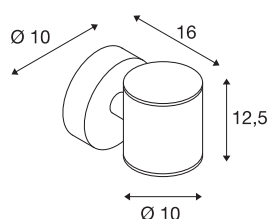

SITRA Up/Down WL

LED Outdoor surface-mounted wall light, anthracite, IP44, 3000K

The twin-headed SITRA wall light consists of aluminium and glass, which covers the LED light source. Thanks to the position of the two built-in warm-white LEDs, the mounted luminaire produces two equal, but opposite, cones of light (UP/DOWN). It is suitable for use outdoors thanks to its IP44 protection class. The electrical connection of the luminaire, which comes in two colours, is made directly to the 230V mains supply. The SITRA series also contains single-headed wall lights and can therefore be used universally.

TECHNICAL DATA

Item no.:	1002018
Number of different light outlets	2
Primary nominal voltage	220-240V ~50/60Hz mA/V
Width	10 cm
Height	12.5 cm
Depth	16 cm
Net weight	1.131 kg
Gross weight	1.272 kg
IP Code	IP 44
Safety class	I
Assembly	Surface
Assembly details	Wall
Wattage	18 W
Lumen	976 lm
Colour temperature	3000 Kelvin
Beam angle	55 °
Color	anthracite
CRI	80
LXXBXX data	L70B50
Minimum ambient temperature	-20 °C
Maximum ambient temperature	40 °C
BIG WHITE Page	644