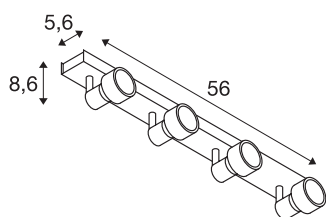

PURI CW

Indoor surface-mounted wall and ceiling light, quad, QPAR51, black, 4x50W

The wall and ceiling light of the PURI series, whereby one to four rotating and swivelling lamp heads are fitted to the ceiling plate of the luminaire. The luminaire is made of aluminium and, thanks to the GU10 socket, is suitable for both halogen and LED lamps. A lamp is included to place on the lamp for halogen lamps with 5cm diameter. The electrical connection of the luminaire, which comes in various colours, is made directly to the 230V mains supply.

TECHNICAL DATA

| | |
|---------------------------|------------------------|
| Item no.: | 1002029 |
| Socket | GU10 |
| Lamp | QPAR51 |
| Number of sockets | 4 |
| Lamps included | No |
| Primary nominal voltage | 220-240V ~50/60Hz mA/V |
| Tilt range | 85 ° |
| Horizontal rotation range | 350 ° |
| Length | 56 cm |
| Width | 5.6 cm |
| Height | 8.6 cm |
| Net weight | 1.273 kg |
| Gross weight | 1.591 kg |
| IP Code | IP 20 |
| Safety class | I |
| Assembly | Surface |
| Assembly details | Ceiling, Wall |
| Wattage | 50 W |
| Color | black |
| BIG WHITE Page | 312 |