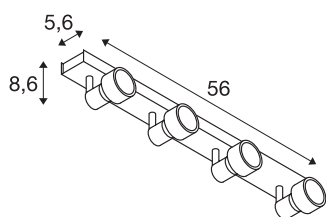

## PURI CW

Indoor surface-mounted wall and ceiling light, quad, QPAR51, white, 4x50W

The wall and ceiling light of the PURI series, whereby one to four rotating and swivelling lamp heads are fitted to the ceiling plate of the luminaire. The luminaire is made of aluminium and, thanks to the GU10 socket, is suitable for both halogen and LED lamps. A lamp is included to place on the lamp for halogen lamps with 5cm diameter. The electrical connection of the luminaire, which comes in various colours, is made directly to the 230V mains supply.

## TECHNICAL DATA

Item no.:	1002030
Socket	GU10
Lamp	QPAR51
Number of sockets	4
Lamps included	No
Primary nominal voltage	220-240V ~50/60Hz mA/V
Tilt range	85 °
Horizontal rotation range	350 °
Length	56 cm
Width	5.6 cm
Height	8.6 cm
Net weight	1.323 kg
Gross weight	1.622 kg
IP Code	IP 20
Safety class	I
Assembly	Surface
Assembly details	Ceiling, Wall
Wattage	50 W
Color	white
BIG WHITE Page	312