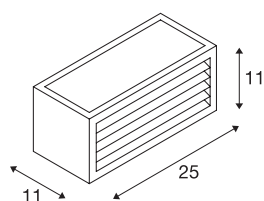

BOX_L

LED outdoor surface-mounted wall and ceiling light, anthracite, IP44, 3000K, 19W

The single-headed BOX-L LED wall light consists of painted aluminium and frosted acrylic, which covers the three light outlets. It is protection class IP44 and suitable for outdoor use. The electrical connection of the luminaire, which comes in various colours, is made directly to the 230V mains supply.

TECHNICAL DATA

Item no.:	1002035
Primary nominal voltage	100-277V ~50/60Hz mA/V
Secondary power / secondary voltage	500mA
Width	25 cm
Height	11 cm
Depth	11 cm
Net weight	1.311 kg
Gross weight	1.432 kg
IP Code	IP 54
Safety class	I
Impact resistance class	IK05
Impact resistance	0,7 Joule
Assembly	Surface
Assembly details	Wall
Wattage	19 W
Lumen	600 lm
Colour temperature	3000 Kelvin
Color	anthracite
LXXBXX data	L70B50
Minimum ambient temperature	-20 °C
Maximum ambient temperature	40 °C
BIG WHITE Page	686