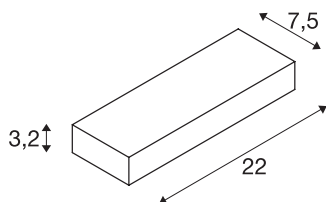

## PEMA® WL

LED Outdoor surface-mounted wall light, IP54, anthracite, 3000K

The PEMA LED wall light consists of painted aluminium and glass, which covers the built-in LEDs. It is protection class IP54 and suitable for outdoor use. The electrical connection of the luminaire, which comes in various colours, is made directly to the 230V mains supply.

## TECHNICAL DATA

Item no.:	1002069
Primary nominal voltage	220-240V ~50/60Hz mA/V
Width	22 cm
Height	3.2 cm
Depth	7.5 cm
Net weight	0.714 kg
Gross weight	0.805 kg
IP Code	IP 54
Safety class	I
Impact resistance class	IK05
Impact resistance	0,7 Joule
Assembly	Surface
Assembly details	Wall
Wattage	7.7 W
Lumen	640 lm
Colour temperature	3000 Kelvin
Beam angle	110 °
Color	anthracite
LXXBXX data	L70B50
Minimum ambient temperature	0 °C
Maximum ambient temperature	45 °C
BIG WHITE Page	639