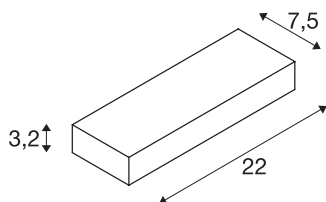

PEMA® WL

LED Outdoor surface-mounted wall light, IP54, white, 3000K

The PEMA LED wall light consists of painted aluminium and glass, which covers the built-in LEDs. It is protection class IP54 and suitable for outdoor use. The electrical connection of the luminaire, which comes in various colours, is made directly to the 230V mains supply.

TECHNICAL DATA

Item no.:	1002070
Primary nominal voltage	220-240V ~50/60Hz mA/V
Width	22 cm
Height	3.2 cm
Depth	7.5 cm
Net weight	0.716 kg
Gross weight	0.798 kg
IP Code	IP 54
Safety class	I
Impact resistance class	IK05
Impact resistance	0,7 Joule
Assembly	Surface
Assembly details	Wall
Wattage	7.7 W
Lumen	640 lm
Colour temperature	3000 Kelvin
Beam angle	110 °
Color	white
LXXBXX data	L70B50
Minimum ambient temperature	0 °C
Maximum ambient temperature	45 °C
BIG WHITE Page	639